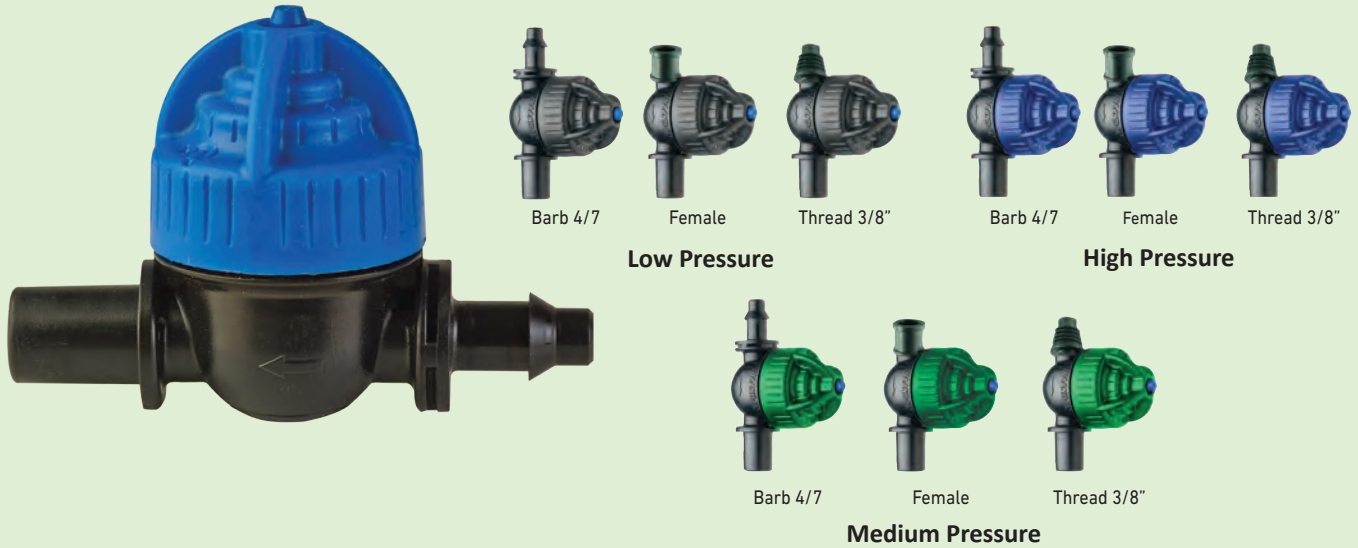

# Super LPD

## Features & Benefits

**One-Stage Opening LPD**  
One-stage opening-Super LPD is either completely opened or completely closed

**Multiple Attachment Options**  
Multiple attachment options like Snap fit, threaded, bayonet & barbed for connection

## Additional Features

- Prevents drainage through emitters.
- High and low opening and closing pressure.
- Keeps system filled with water under pressure, enabling immediate start-up.
- Allows all units to start-up or shut-down simultaneously.
- Modular-fits all NaanDanJain micro-sprinklers.
- Tapered or bayonet connection (bayonet available only with black low-pressure LPD).
- Minimal pressure loss, even with high flow rates.
- One-stage opening-Super LPD is either completely opened or completely closed.
- Easily dismantled for cleaning and maintenance.
- PE and PVC connections.
- Three types of Super LPD are available:
  - **Black:** Low-pressure Super LPD for micro-sprinklers
  - **Green:** Medium-pressure Super LPD for foggers
  - **Blue:** High-pressure Super LPD for foggers